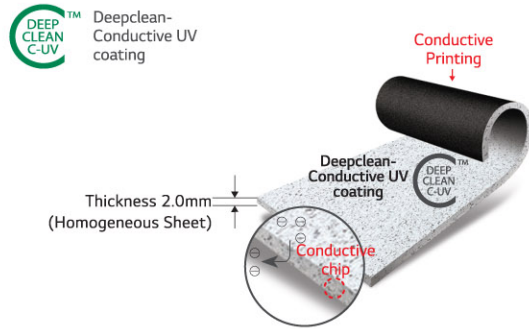

## Basic Construction

2.0mm x 2m x 20m/Roll

## Features

**DEEP CLEAN C-UV™ Deep Clean Conductive UV Surface Treatment**

- Highly density PUR surface treatment.
- Anti-scratch & anti-bacterial effect.

**Phthalate & Heavy metal free**

- Use %100 phthalate free plasticizers only.
- No hazardous ingredients used during production.

## Technical Data

Characteristic	Standard	Unit	Origin Conductive
Type of Flooring	EN ISO 10581	-	PVC Homogeneous Sheet
Surface Treatment	-	-	Deep Clean Conductive UV (PUR)
Overall Thickness	EN ISO 24346	mm	2.0
Weight	EN ISO 23997	g/m <sup>2</sup>	2.800
Classification	EN ISO 10874	Class	34/43
Binder Content	EN ISO 10581	-	Type I
Roll Size	EN ISO 24341	m / m <sup>2</sup>	2 m x 20 m / 40 m <sup>2</sup>
Residual Indentation	EN ISO 24343-1	mm	≤ 0.1
Dimensional Stability	EN ISO 23999	%	≤ 0.4
Light Fastness	EN ISO 105-B02	-	≥ 6
Flexibility	EN ISO 24344	-	No Crack
Furniture Leg Resistance	EN 424	-	No Crack, No Damage
Castor Chair Resistance	EN ISO 4918	-	No Change
Reaction to Fire	EN 13501-1	-	Bfl - s1
Stain Resistance	EN ISO 26987	-	No Change
Slip Resistance	DIN 51130	-	R9
Dynamic Coefficient of Friction	EN 13893	-	Class DS
Acoustic Insulation	EN ISO 10140	dB	> 3
Electiracal Resistance	EN 1081	ohm	$10^4 \leq R \leq 10^6$
Electrostatic Performance	EN 1815	kV	≤ 2
Thermal Resistance	EN 12667	m <sup>2</sup> .K/W	Approx 0.04
Underfloor Heating	-	-	Suitable, Max. 27 °C   80.6 °F
Formaldehyde Group	EN 717-1	-	E1
Phthalate Free	-	-	N.D
Heavy Metal Free	-	-	N.D
CE Marking	EN 14041:2004/AC:2006	-	DOP N° 20SOC-DOP-01
TVOC After 28 Days	ISO 16000-06	µg/m <sup>3</sup>	< 10
REACH	-	-	Contains no substance mentioned in the SHVC-list
<b>Warranty</b> (Guarantee for manufacturing defects and wear-out*)	-	Commercial	10 Years